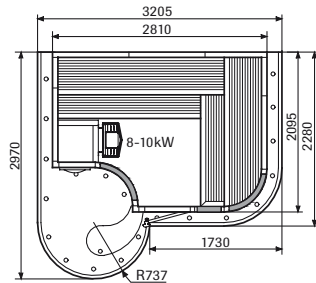

Thermally insulated wall and ceiling sections in wooden panelling • Shelving section Bar • Glass door DGP • Light fittings and transformer • Interior fittings in slender strips of beech • Walls fitted with conduits for electric cables • Aluminium floor frame Corner/ceiling mouldings • Air vents • Assembly hardware

All you need to do is measure, compare and decide which sauna room is the best for you.

Vital Vision*

(External roof height 2030 mm)

* Interior can not be installed mirror fashion.