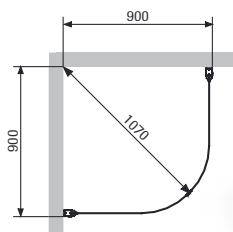

## Swing (Art. 8900 9125)

Swing is ideal where space is at a premium. Two elegantly curved door sections in 6 mm tempered safety glass. Adjustable aluminium side posts wide enough to allow room for the passage of surface-mounted pipes. The door sections open both inwards and outwards, and stay put automatically at the chosen position. By folding the doors in when the shower is not in use, you free up the maximum amount of floor space.

Size: 900 x 900 mm, height 1900 mm.

### UPH (Art. 9022 8105)

For use where water pipes are surface mounted or for increasing the installation size by 55 mm.